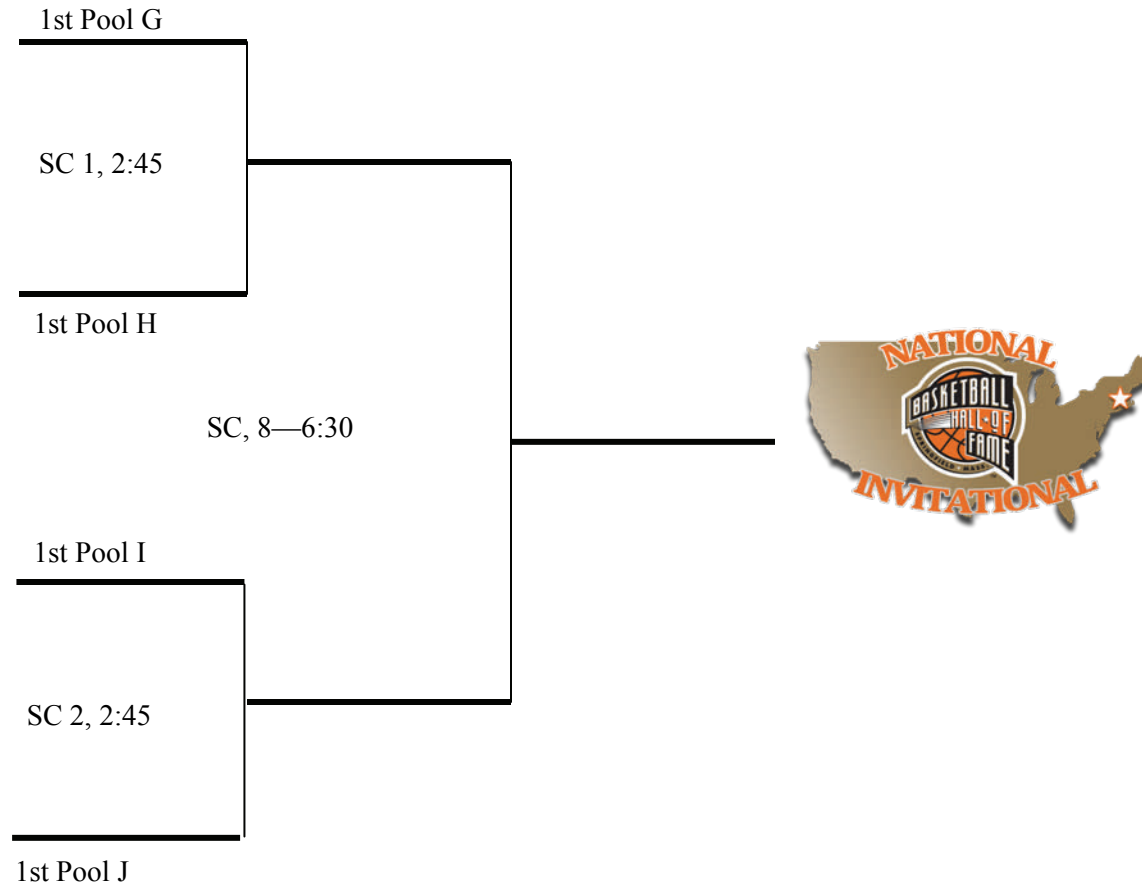

# 14u Gold Bracket

All Games SUNDAY

Mass Mutual Center, Springfield College, HCC

MMC = Mass Mutual Center Court 1 and 2  
SC – CT 7/8—Blake Arena  
SC—5/6—DANA  
SC 1-4—Fieldhouse  
Holyoke Comm. College—HCC 1-3

**14u Silver Bracket**

All Games SUNDAY

Mass Mutual Center, Springfield College, HCC

MMC = Mass Mutual Center Court 1 and 2  
 SC – CT 7/8—Blake Arena  
 SC—5/6—DANA  
 SC 1-4—Fieldhouse  
 Holyoke Comm. College—HCC 1-3