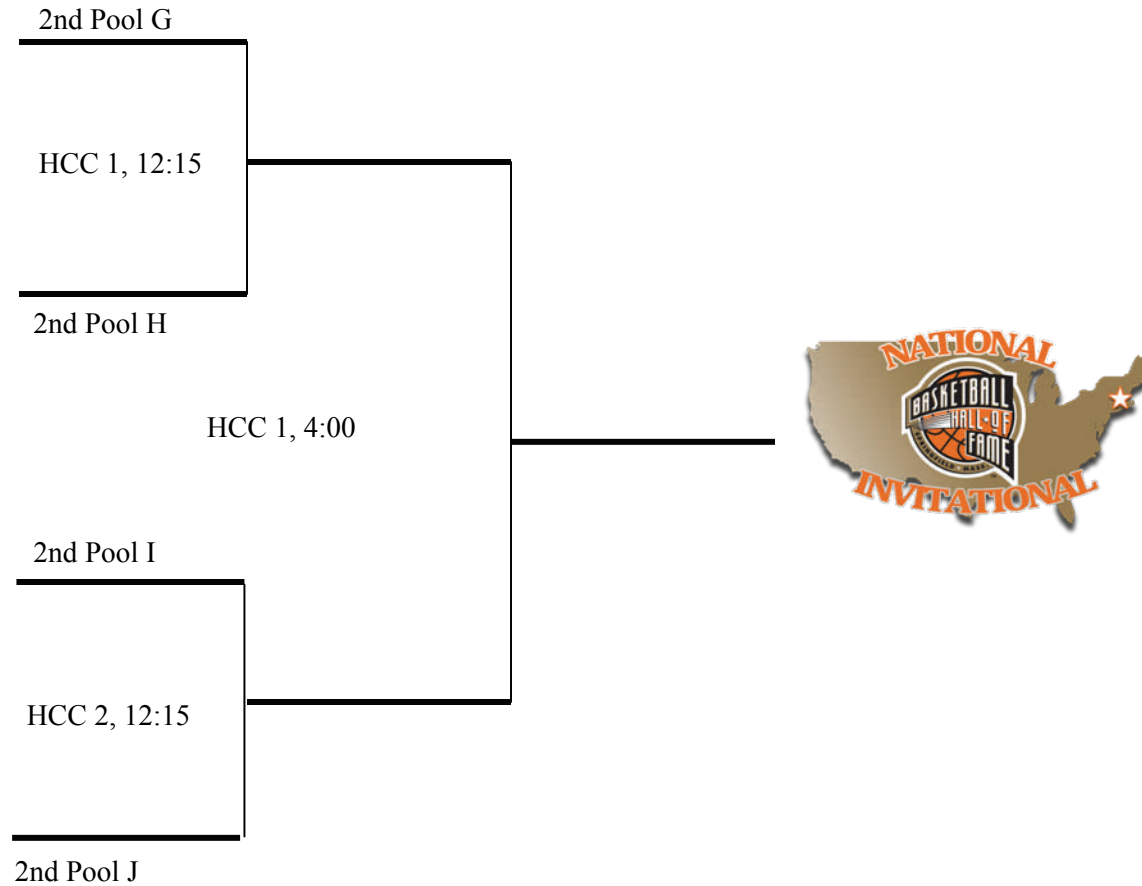

# 14u Gold Bracket

All Games SUNDAY

Mass Mutual Center, Springfield College, HCC

MMC = Mass Mutual Center Court 1 and 2  
SC – CT 7/8—Blake Arena  
SC—5/6—DANA  
SC 1-4—Fieldhouse  
Holyoke Comm. College—HCC 1-3

**14u Silver Bracket**

All Games SUNDAY

Mass Mutual Center, Springfield College, HCC

MMC = Mass Mutual Center Court 1 and 2  
 SC – CT 7/8—Blake Arena  
 SC—5/6—DANA  
 SC 1-4—Fieldhouse  
 Holyoke Comm. College—HCC 1-3