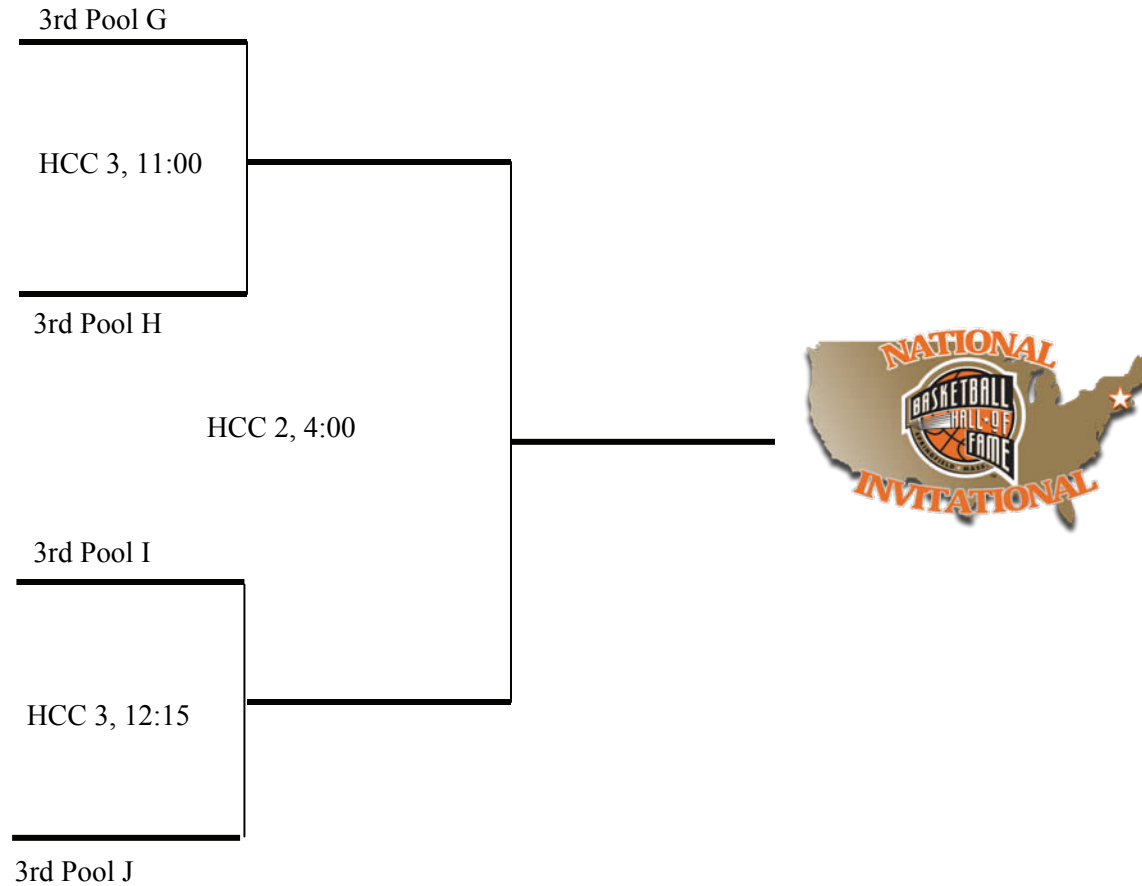

# 14u Gold Bracket

All Games SUNDAY

Mass Mutual Center, Springfield College, HCC

MMC = Mass Mutual Center Court 1 and 2  
SC – CT 7/8—Blake Arena  
SC—5/6—DANA  
SC 1-4—Fieldhouse  
Holyoke Comm. College—HCC 1-3

**14u Silver Bracket**

All Games SUNDAY

Mass Mutual Center, Springfield College, HCC

MMC = Mass Mutual Center Court 1 and 2  
 SC – CT 7/8—Blake Arena  
 SC—5/6—DANA  
 SC 1-4—Fieldhouse  
 Holyoke Comm. College—HCC 1-3

**14u Bronze Bracket**

All Games SUNDAY

Mass Mutual Center, Springfield College, HCC

**MMC = Mass Mutual Center Court 1 and 2**  
**SC – CT 7/8—Blake Arena**  
**SC—5/6—DANA**  
**SC 1-4—Fieldhouse**  
**Holyoke Comm. College—HCC 1-3**