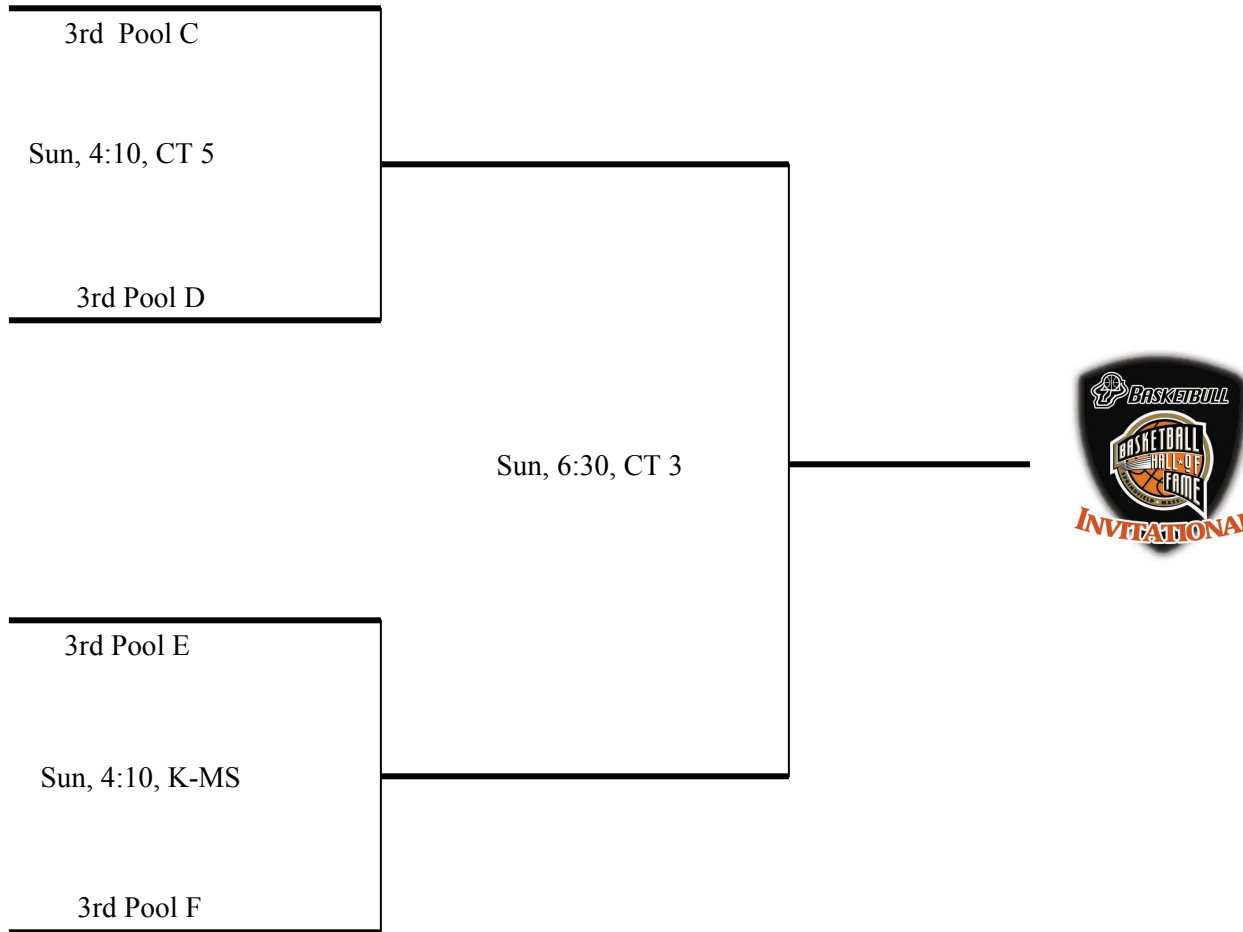

15u Bronze Bracket

Sunday

K-MS = Keigwin Middle School

15u Silver Bracket

Sunday

K-MS = Keigwin Middle School

15u Gold Bracket

Sunday