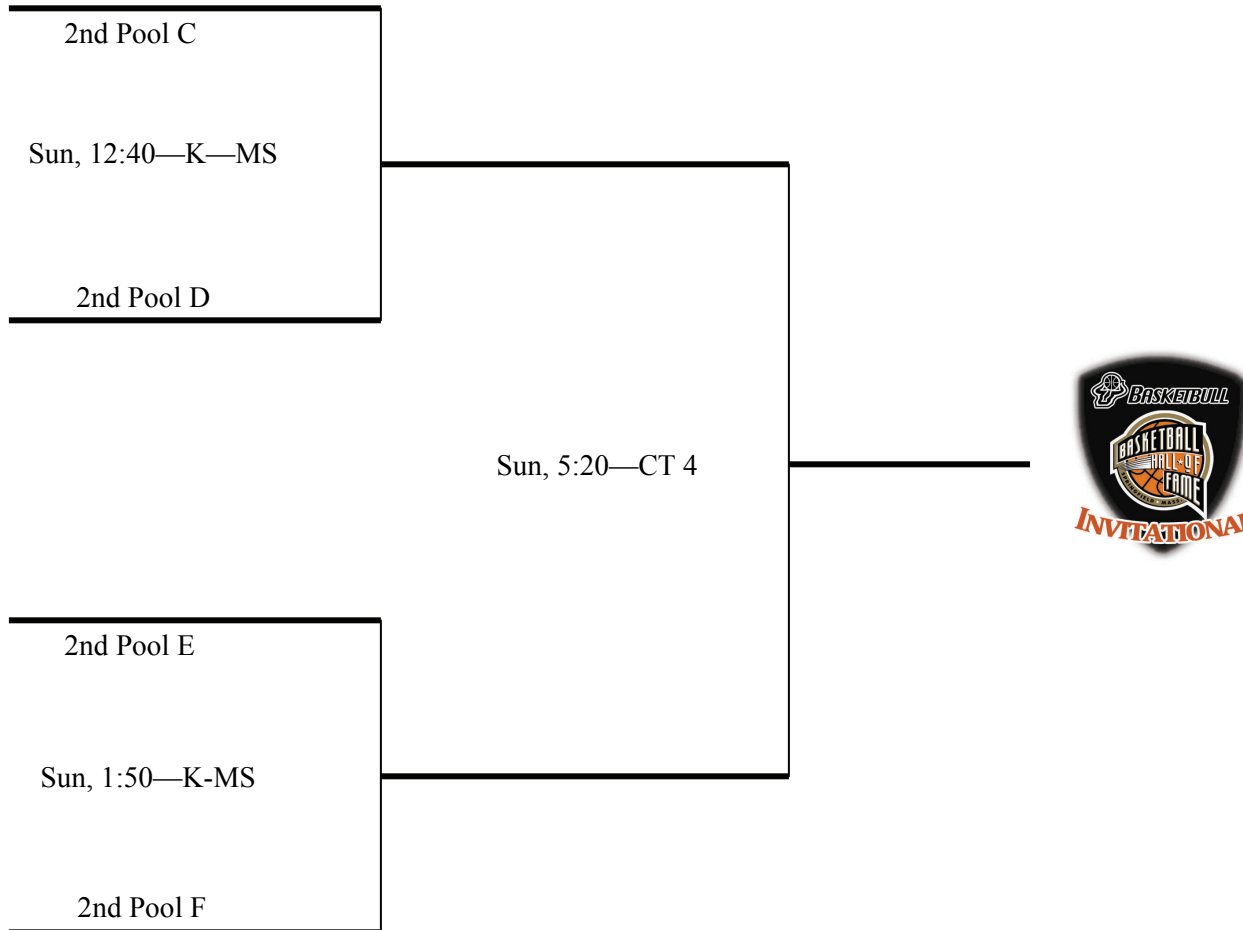

15u Bronze Bracket

Sunday

K-MS = Keigwin Middle School

15u Silver Bracket

Sunday

K-MS = Keigwin Middle School

15u Gold Bracket

Sunday