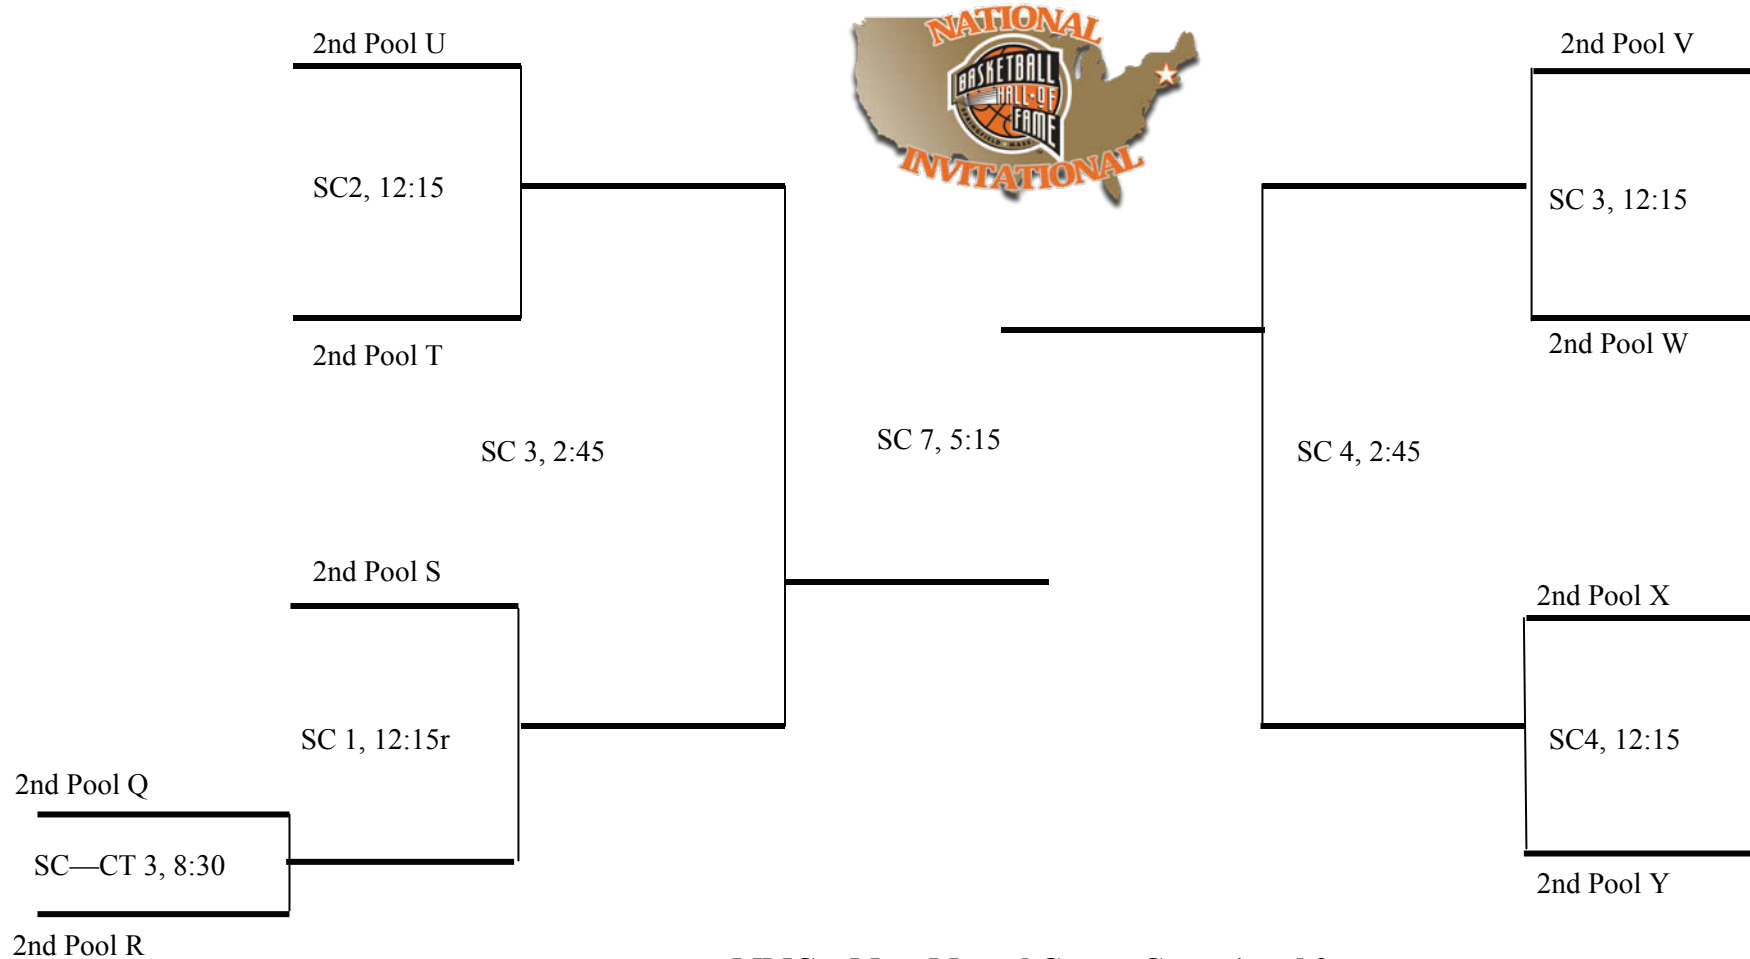

16u Gold Bracket

All Games SUNDAY

Mass Mutual Center and Springfield College

MMC = Mass Mutual Center Court 1 and 2

SC - CT 7/8—Blake Arena

SC—5/6—DANA

16u Silver Bracket

All Games SUNDAY

Mass Mutual Center and Springfield College

MMC = Mass Mutual Center Court 1 and 2

SC - CT 7/8—Blake Arena

SC—5/6—DANA

16u Bronze Bracket

All Games SUNDAY

Mass Mutual Center and Springfield College

MMC = Mass Mutual Center Court 1 and 2

SC - CT 7/8—Blake Arena

SC—5/6—DANA