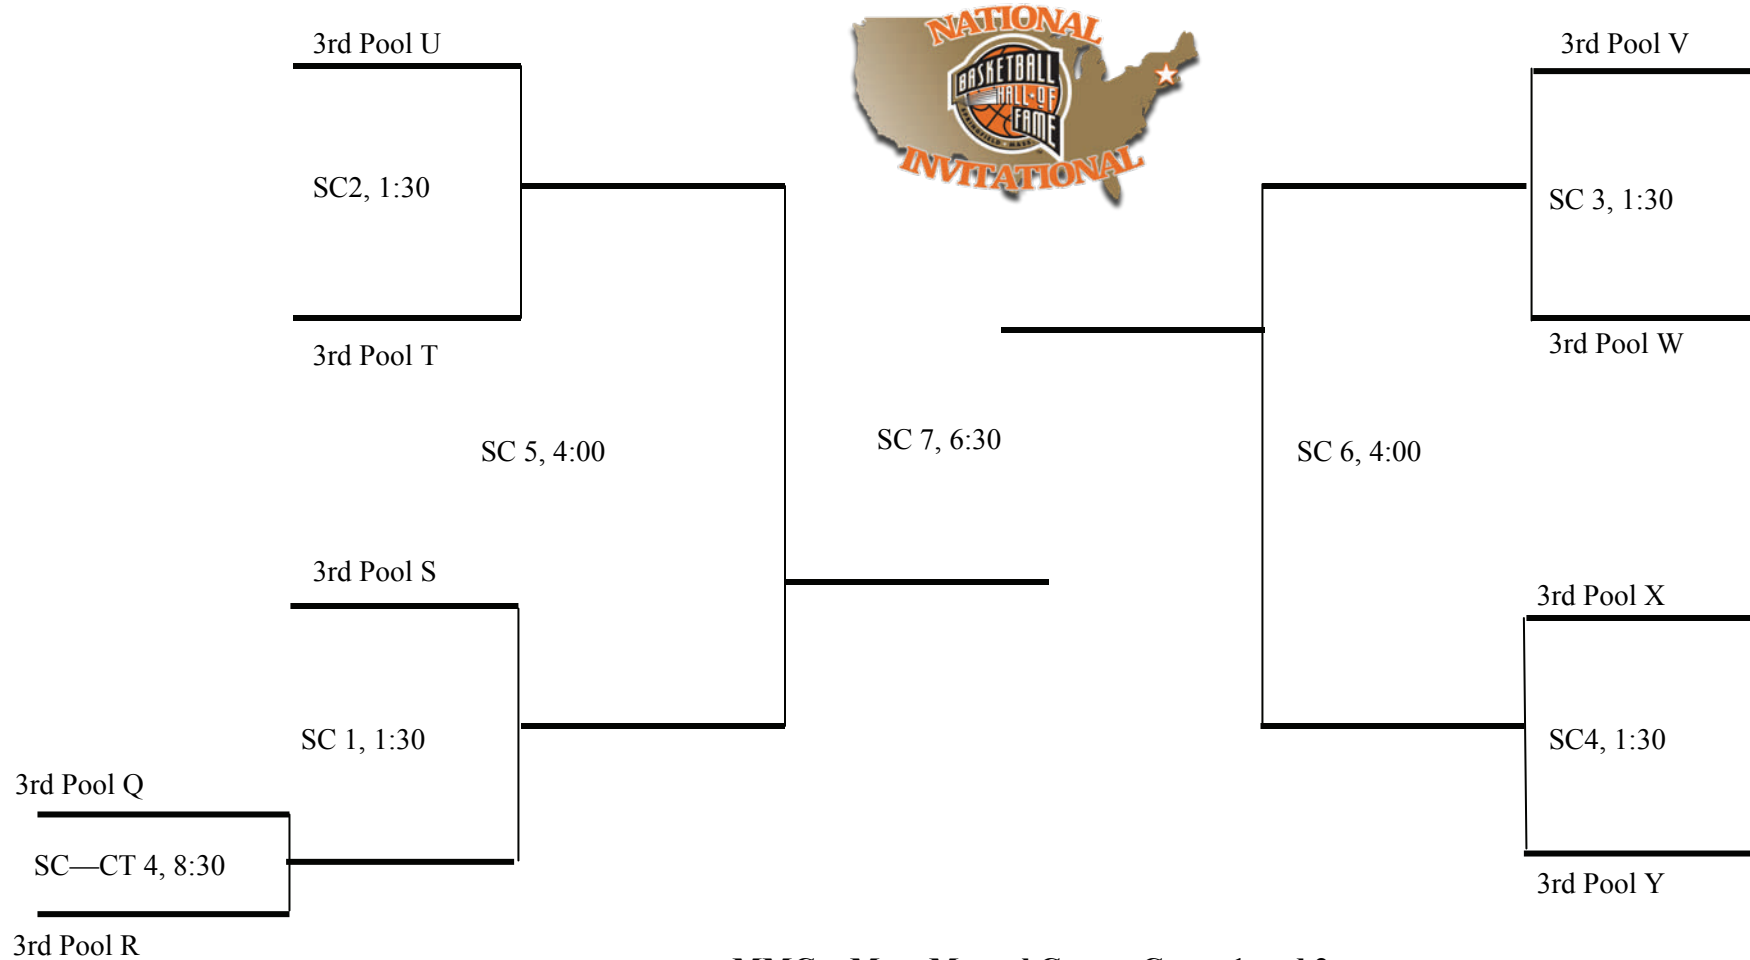

16u Gold Bracket

All Games SUNDAY

Mass Mutual Center and Springfield College

MMC = Mass Mutual Center Court 1 and 2

SC - CT 7/8—Blake Arena

SC—5/6—DANA

16u Silver Bracket

All Games SUNDAY

Mass Mutual Center and Springfield College

MMC = Mass Mutual Center Court 1 and 2

SC - CT 7/8—Blake Arena

SC—5/6—DANA

16u Bronze Bracket

All Games SUNDAY

Mass Mutual Center and Springfield College

MMC = Mass Mutual Center Court 1 and 2

SC - CT 7/8—Blake Arena

SC—5/6—DANA