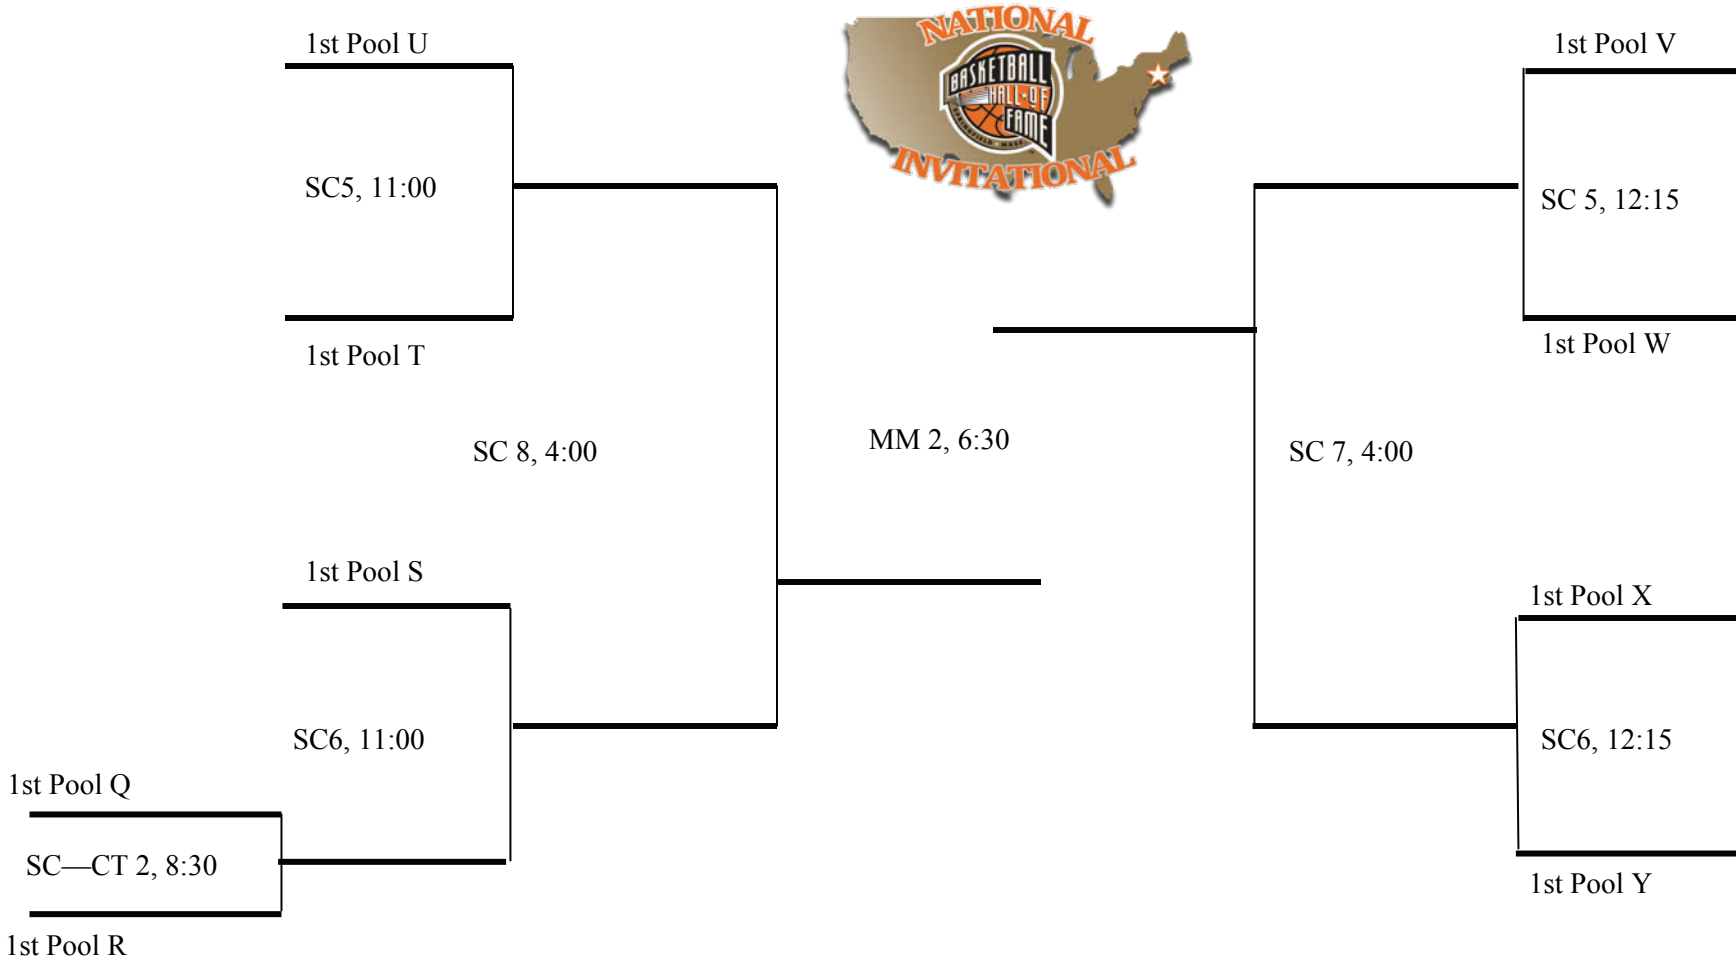

16u Gold Bracket

All Games SUNDAY

Mass Mutual Center and Springfield College

MMC = Mass Mutual Center Court 1 and 2

SC - CT 7/8—Blake Arena

SC—5/6—DANA

16u Silver Bracket

All Games SUNDAY

Mass Mutual Center and Springfield College

MMC = Mass Mutual Center Court 1 and 2

SC - CT 7/8—Blake Arena

SC—5/6—DANA

16u Bronze Bracket

All Games SUNDAY

Mass Mutual Center and Springfield College

MMC = Mass Mutual Center Court 1 and 2

SC - CT 7/8—Blake Arena

SC—5/6—DANA