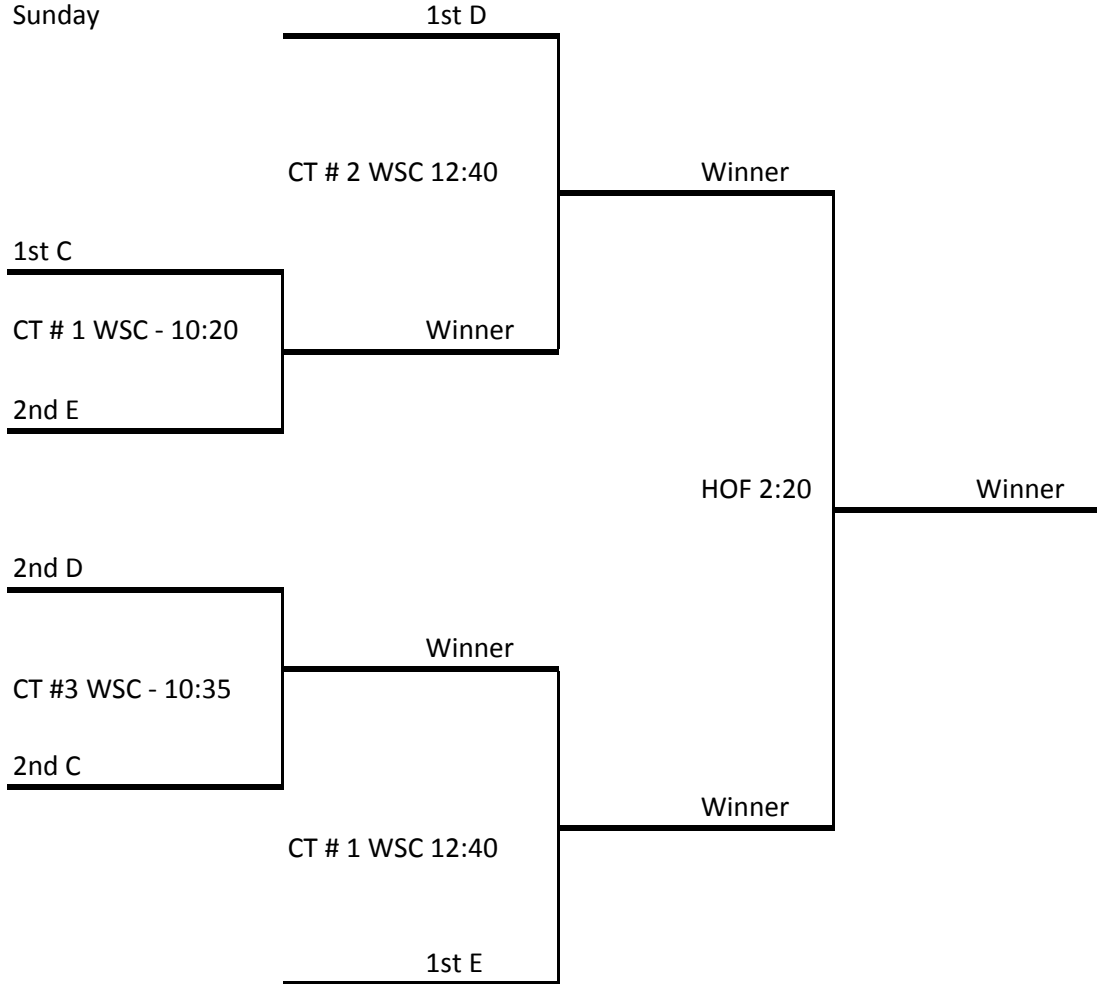

14u GOLD Bracket

Sunday

14u SILVER Bracket

Sunday

4th D

CT # 1 WSC - 11:30

Winner

3rd C

CT # 1 WSC - 1:50

Winner

3rd D

CT # 2 WSC - 11:30

Winner

3rd E

15u GOLD Bracket

Sunday at Springfield College