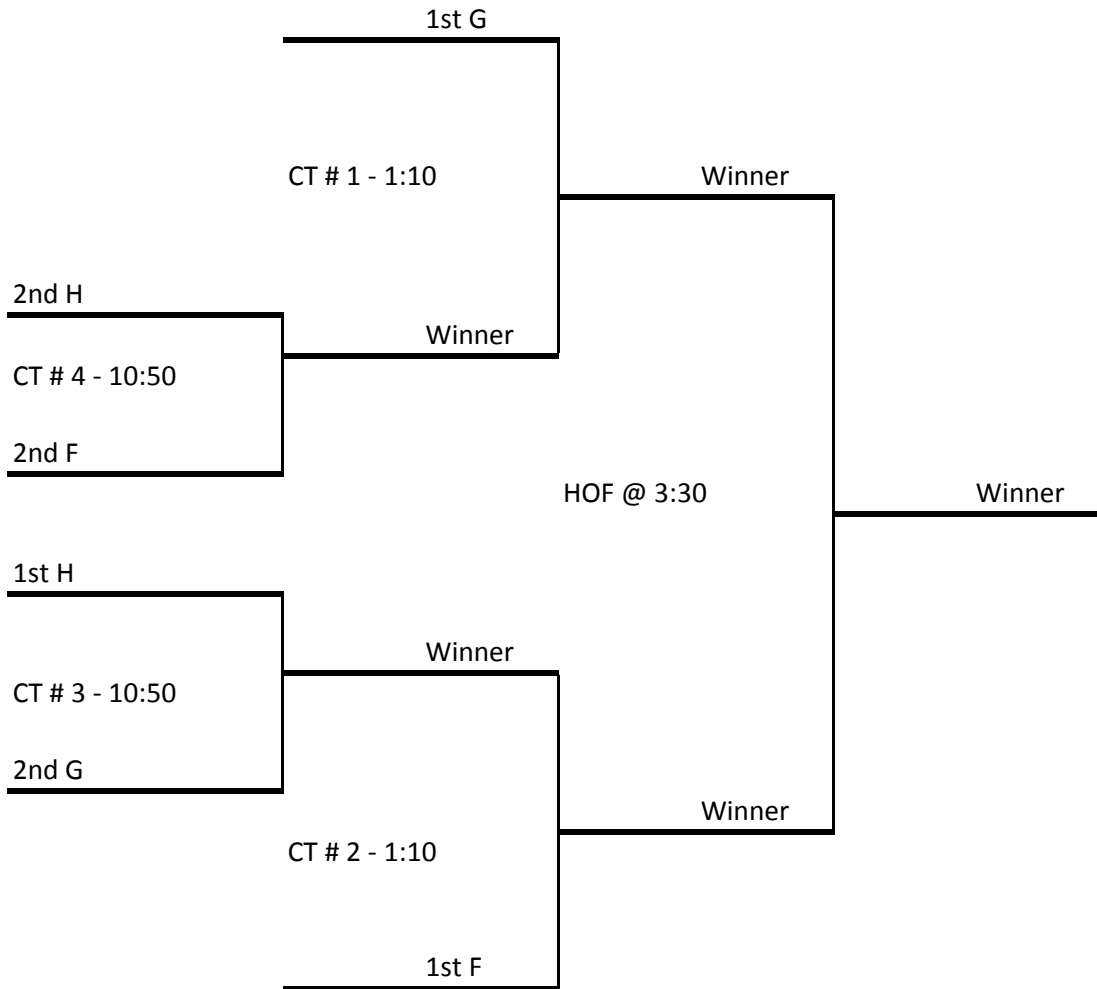

14u GOLD Bracket

Sunday

14u SILVER Bracket

Sunday

4th D

CT # 1 WSC - 11:30

Winner

3rd C

CT # 1 WSC - 1:50

Winner

3rd D

CT # 2 WSC - 11:30

Winner

3rd E

15u GOLD Bracket

Sunday at Springfield College