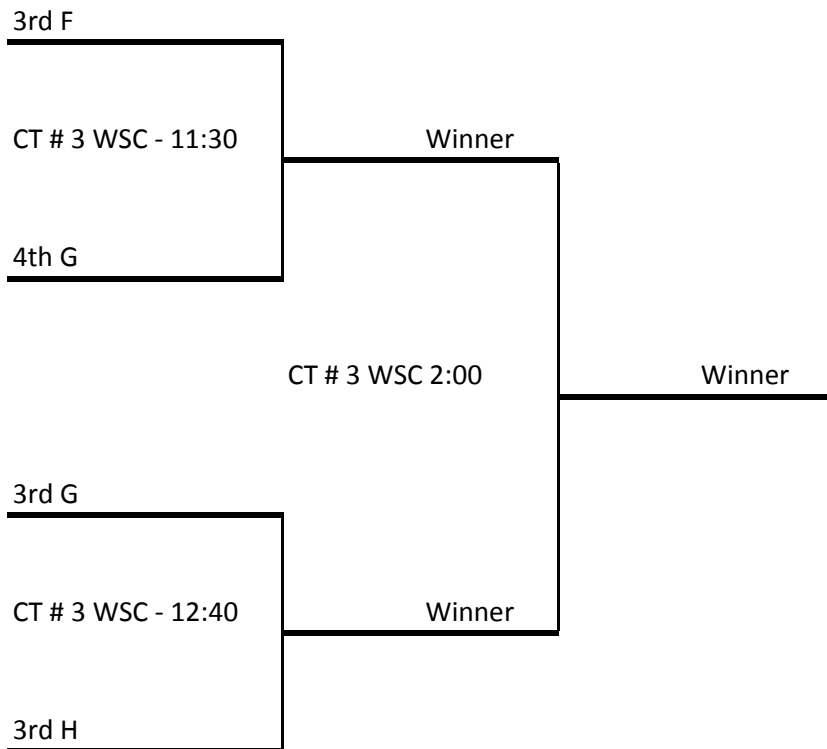

15u SILVER Bracket

Sunday at WESTFIELD STATE COLLEGE